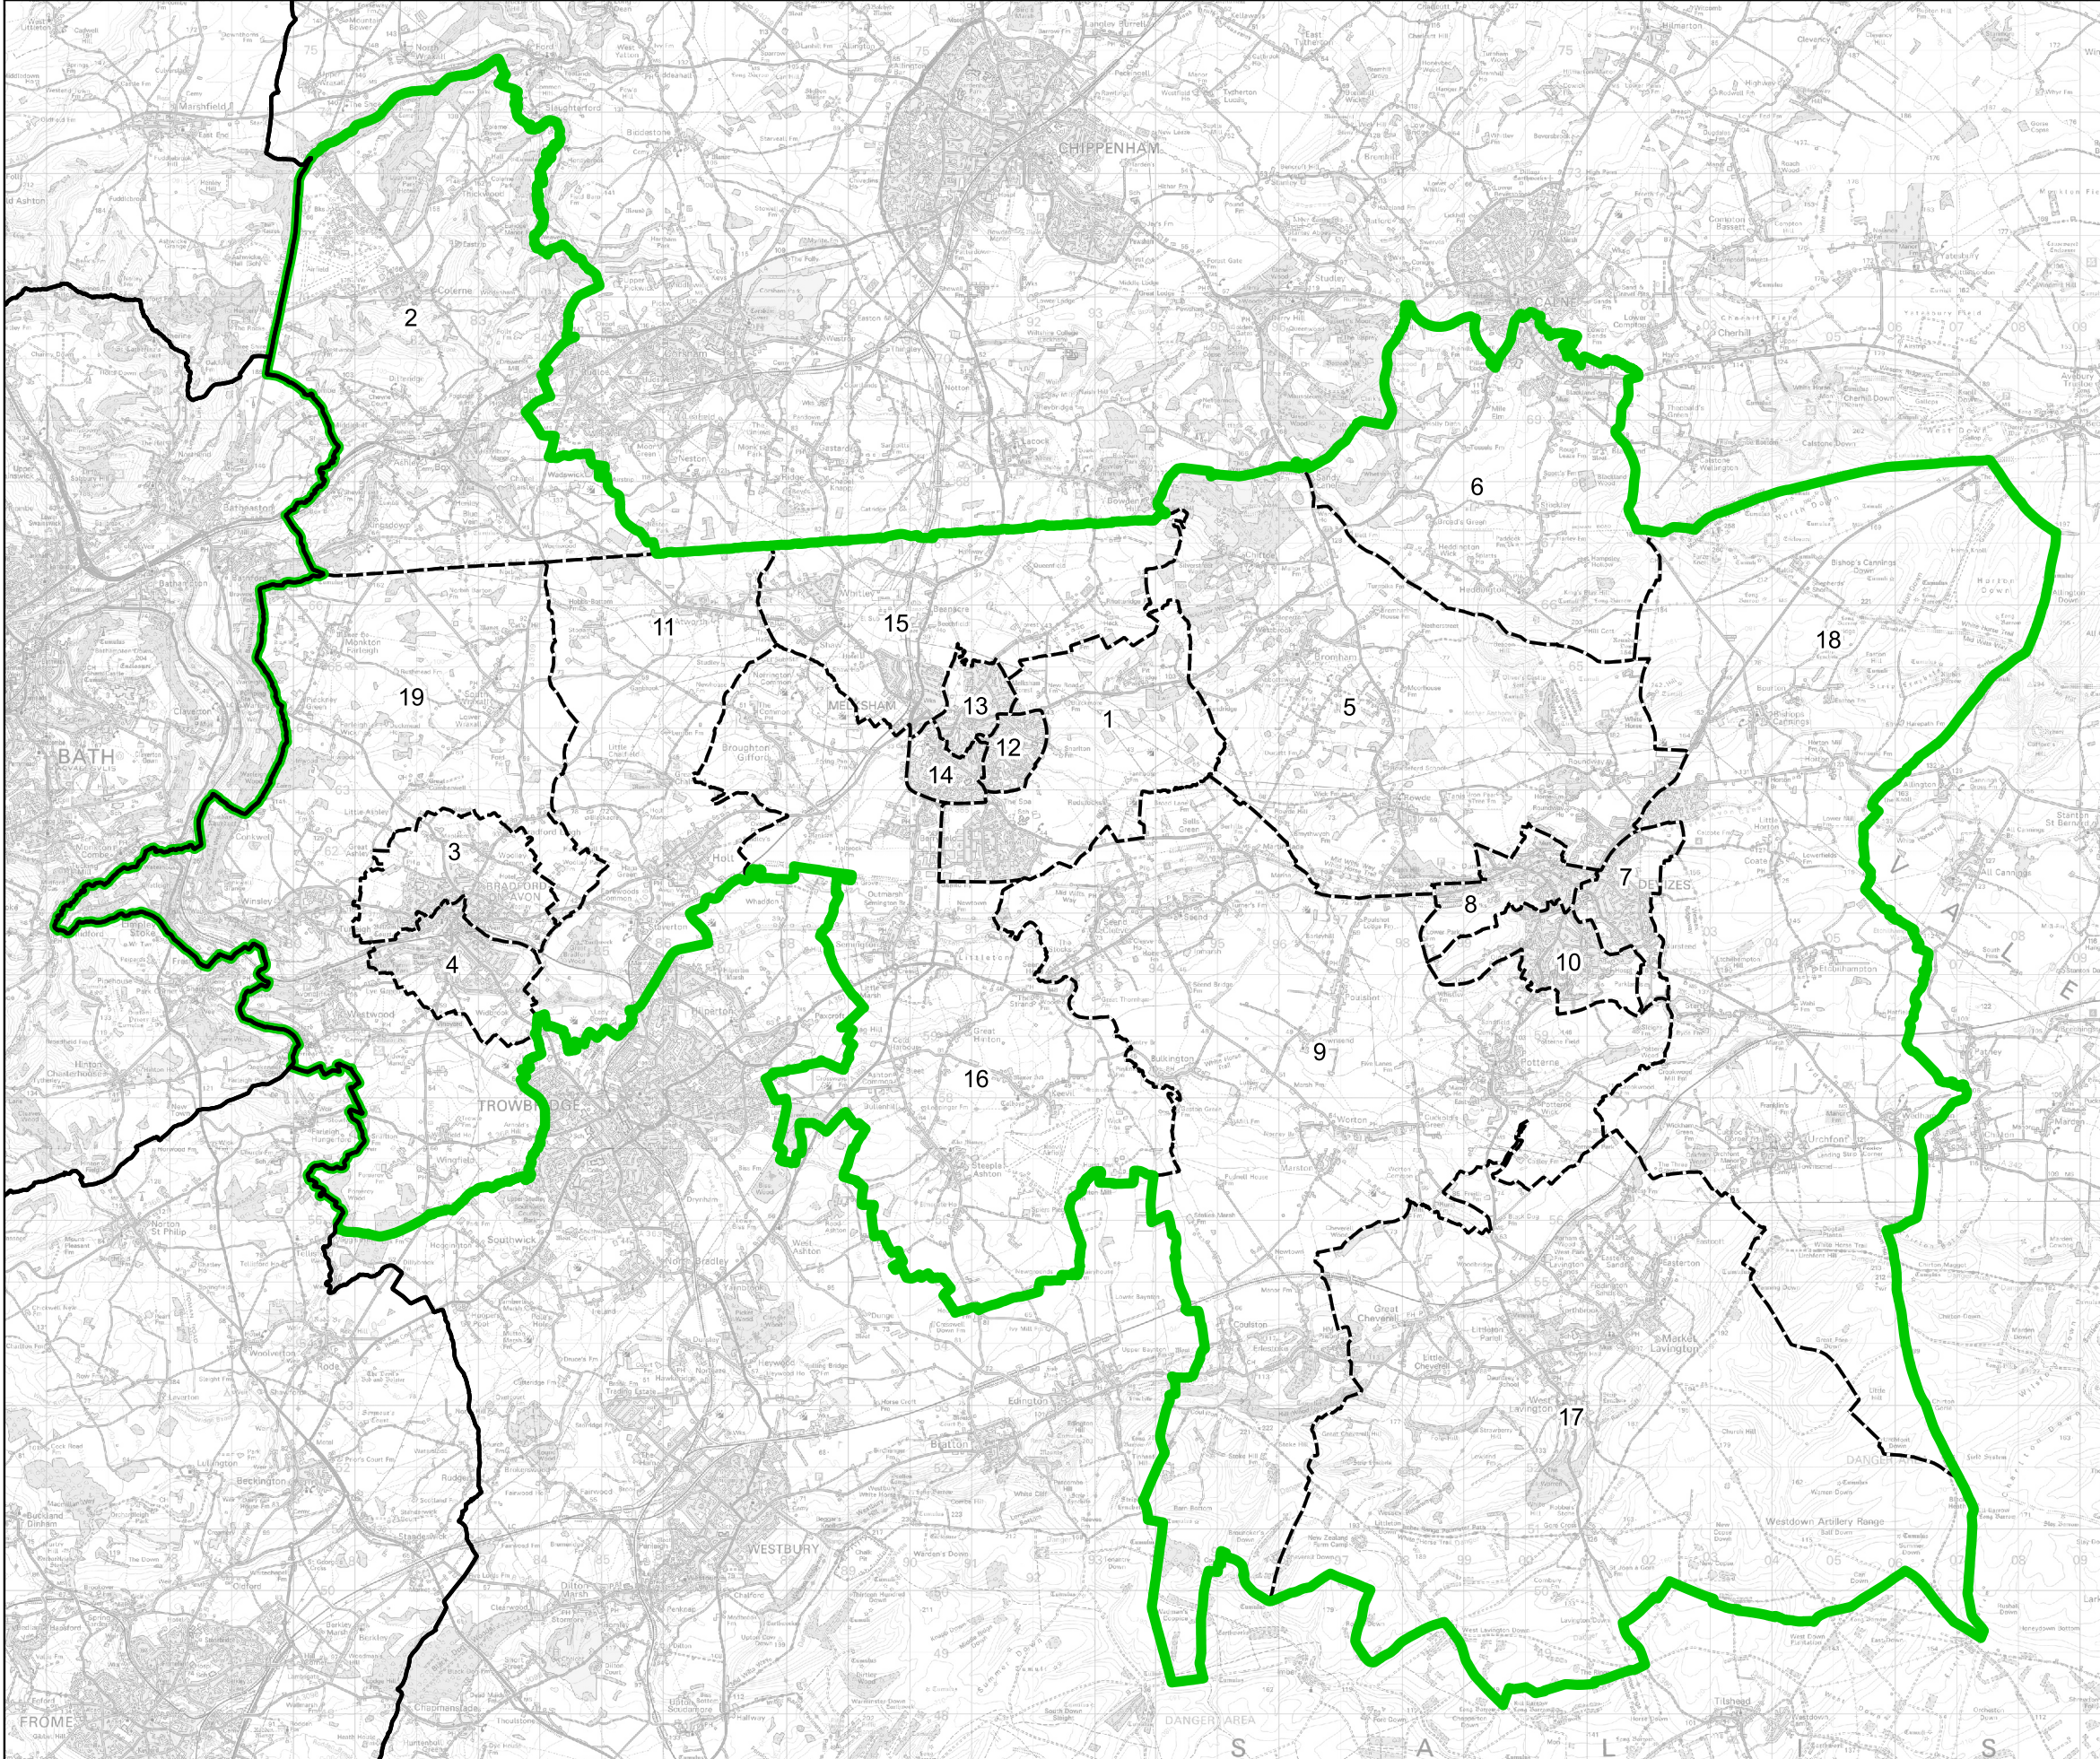

Boundary Commission for England - Final Recommendations for the South West Region

Melksham and Devizes County Constituency - Electorate 71,823

Wards:

- 1 Bowerhill
- 2 Box & Colerne
- 3 Bradford-on-Avon North
- 4 Bradford-on-Avon South
- 5 Bromham, Rowde & Roundway
- 6 Calne South
- 7 Devizes East
- 8 Devizes North
- 9 Devizes Rural West
- 10 Devizes South
- 11 Holt
- 12 Melksham East
- 13 Melksham Forest
- 14 Melksham South
- 15 Melksham Without North & Shurnhold
- 16 Melksham Without West & Rural
- 17 The Lavingtons
- 18 Urchfont & Bishops Cannings
- 19 Winsley & Westwood

- Constituency
- Local Authorities
- Wards

© Crown copyright and database rights 2023 OS 100018289. You are permitted to use this data solely to enable you to respond to, or interact with, the organisation that provided you with the data. You are not permitted to copy, sub-licence, distribute or sell any of this data to third parties in any form. Third party rights to enforce the terms of this licence shall be reserved to OS.

Melksham and Devizes County Constituency